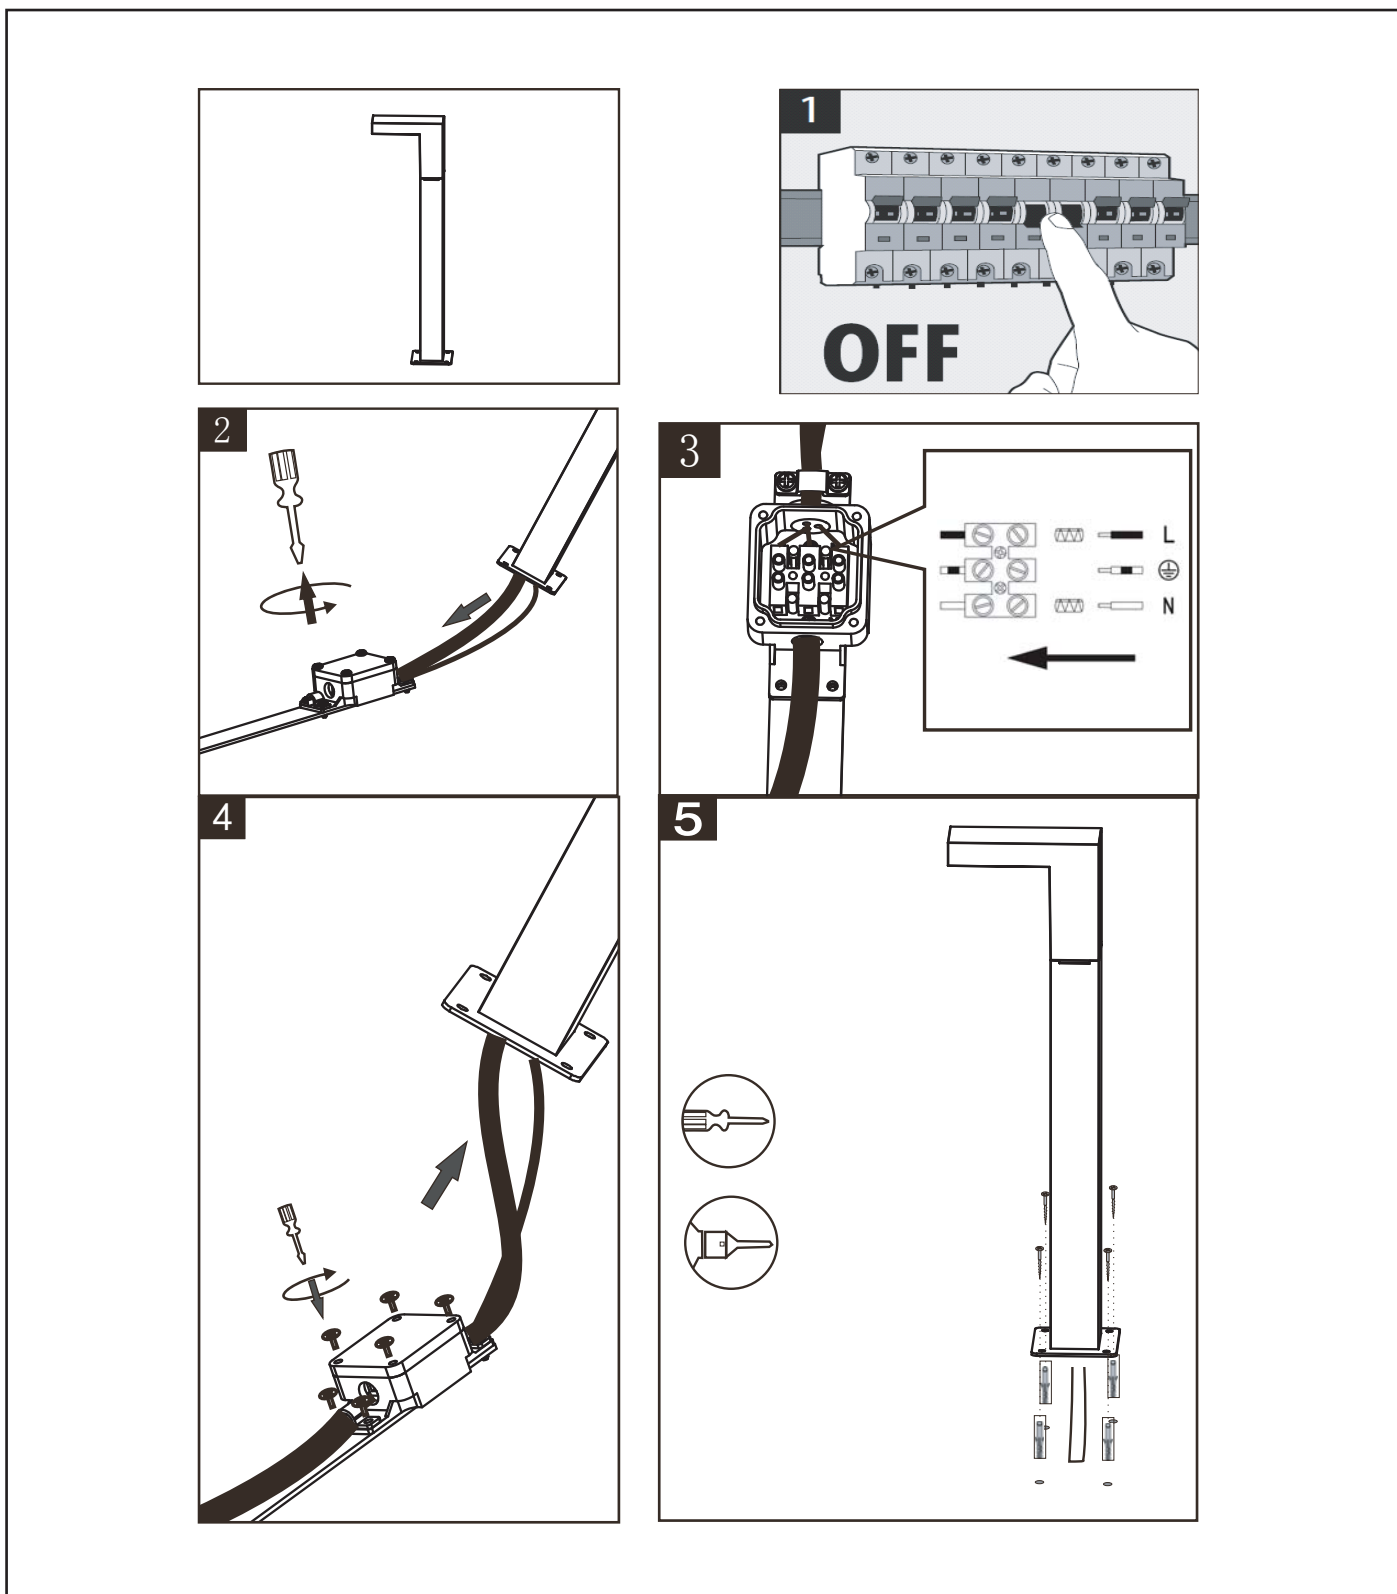

Dit product bevat een lichtbron van energie-efficiëntieklasse G (old class A)
Ce produit contient une source lumineuse de classe énergétique G (ancienne class A)
This product contains a light source of energy efficiency class G (old class A)
Dieses Produkt enthält eine Lichtquelle der Energieeffizienzklasse G (alte klasse A)
Ten produkt zawiera ród o wiat a o klasie efektywno ci energetycznej G (stara klasa A)